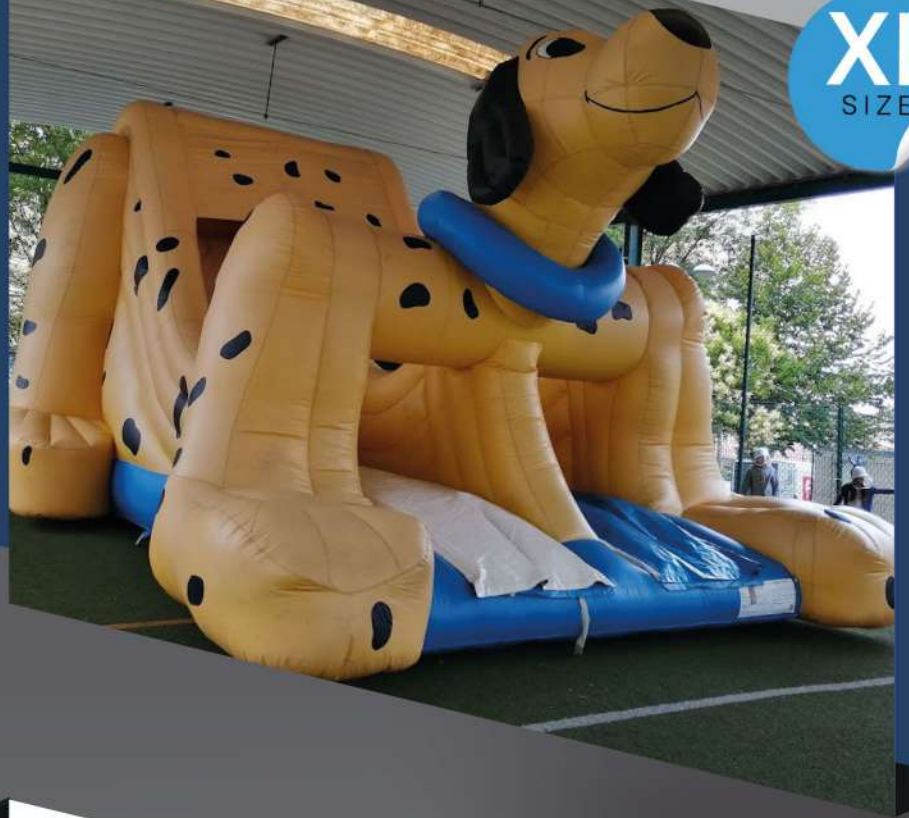

4

I.4

SLIDE GIGANTE CÃO

C/Slide

7.6x5.6x5.5
(C.L.A)

XL
SIZE

I.18

BARCO PIRATA